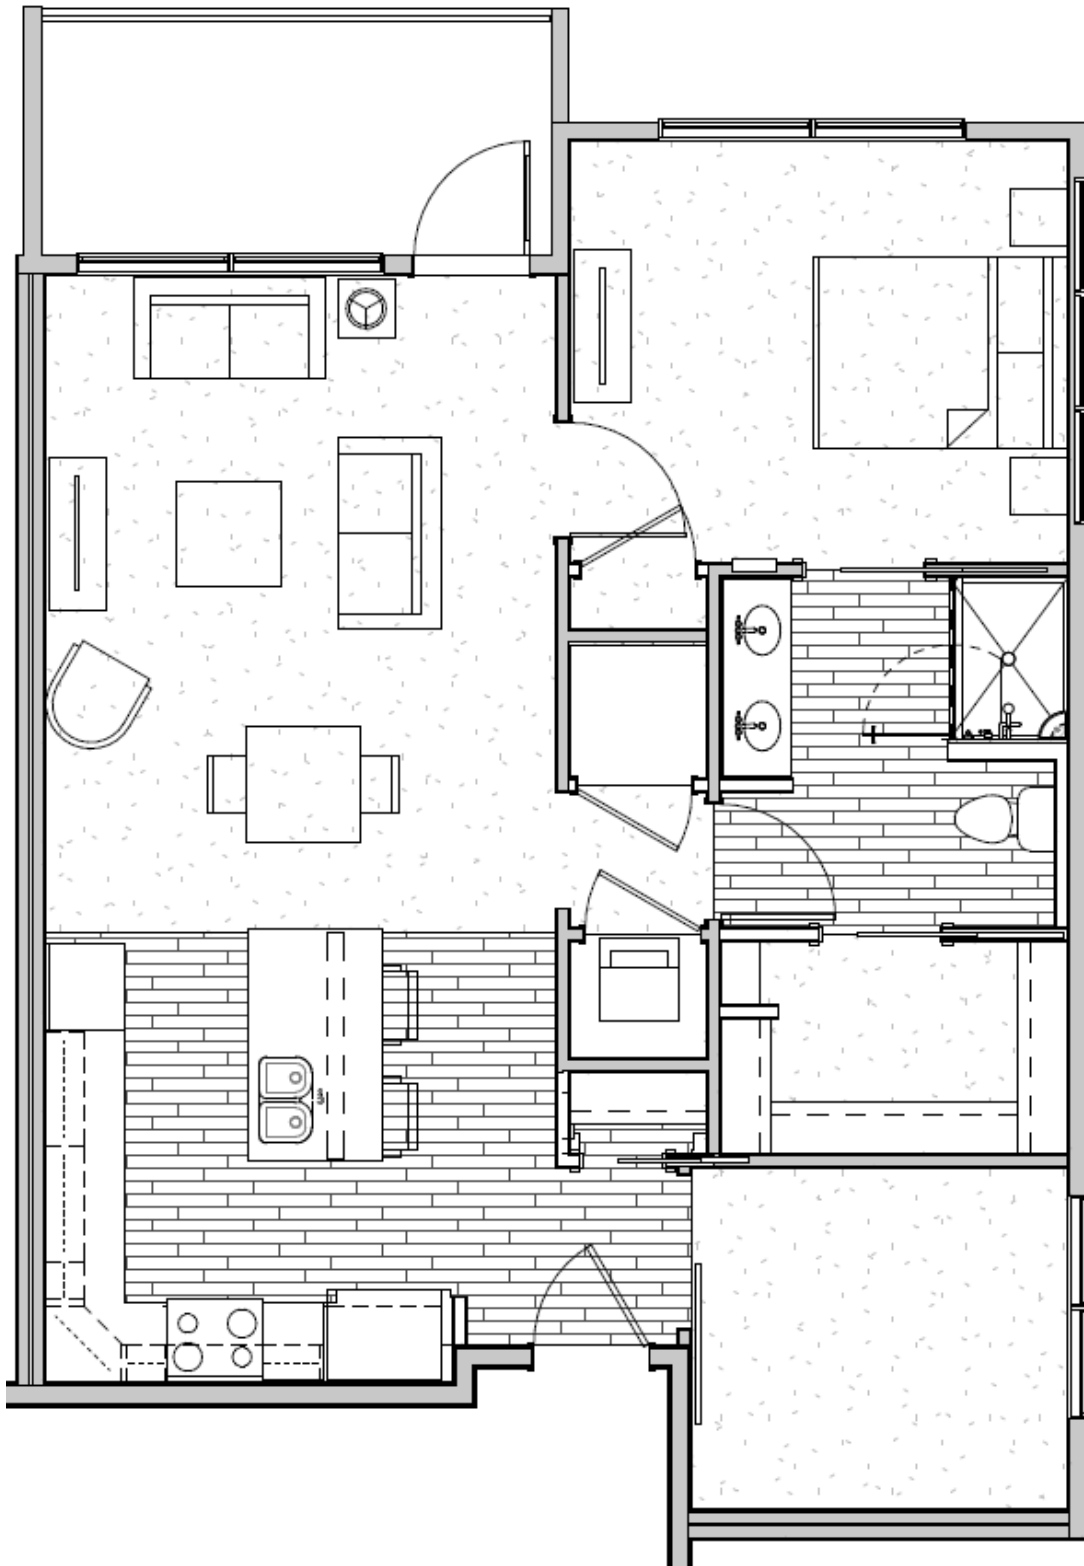

SWAN FLOOR PLAN (A2.0)

One-bedroom & Den, One-bath Apartment | 900 Sq. Ft.