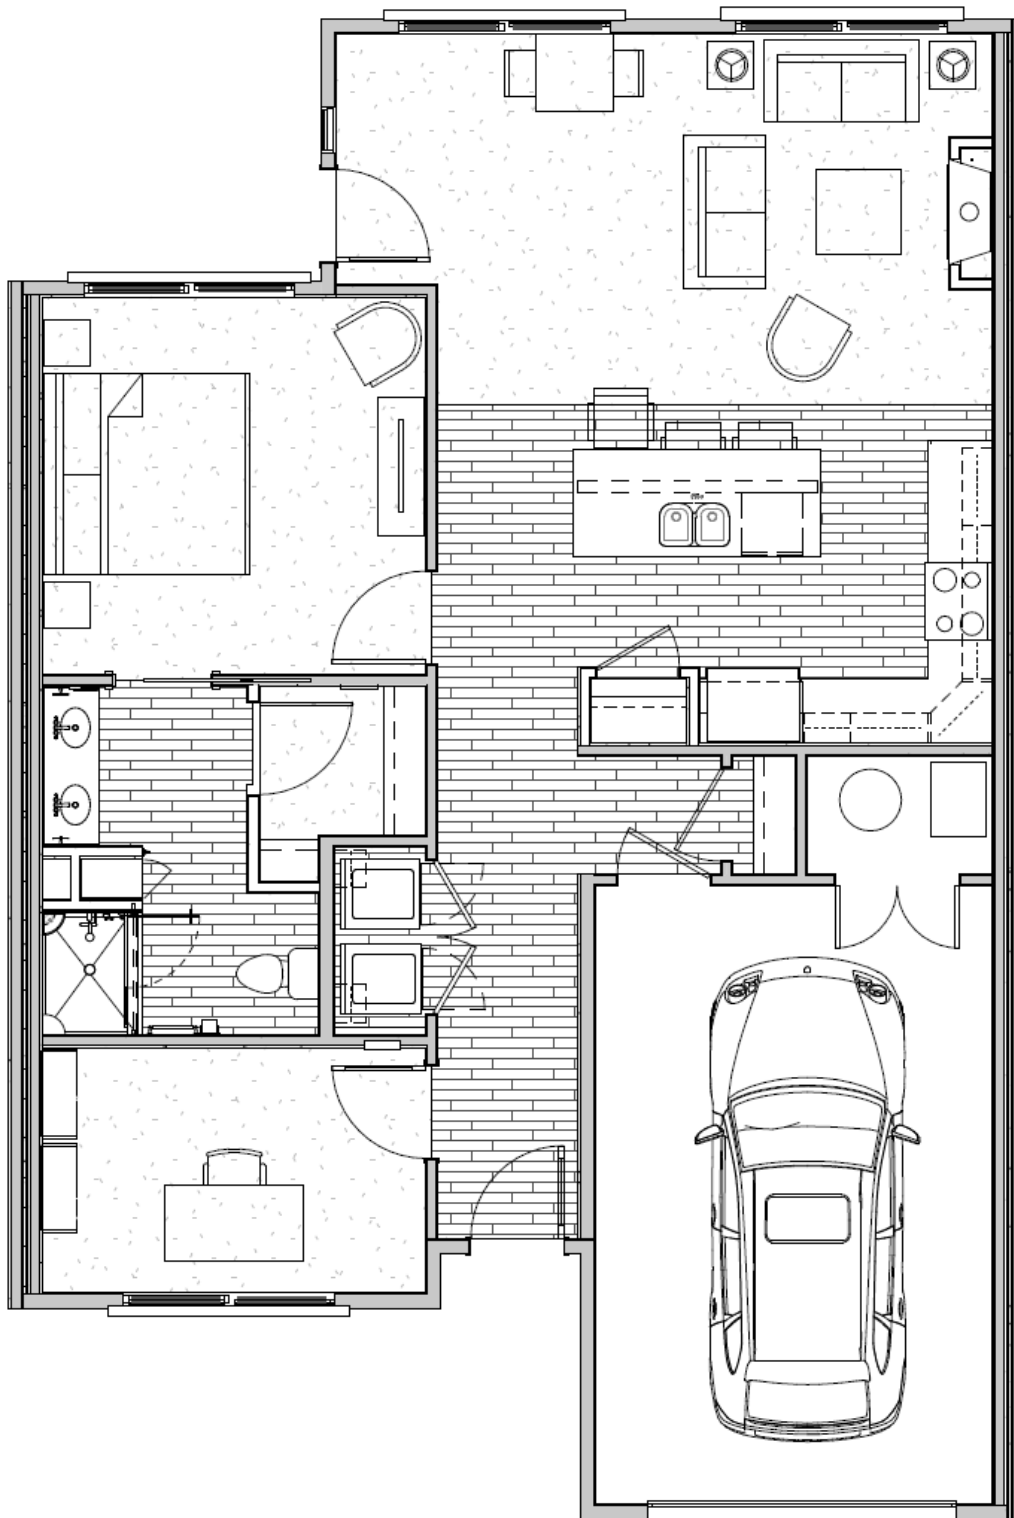

PEREGRINE FLOOR PLAN (B1.0)

One-bedroom & Den Garden Home | One bath | 1,050 Sq. Ft.