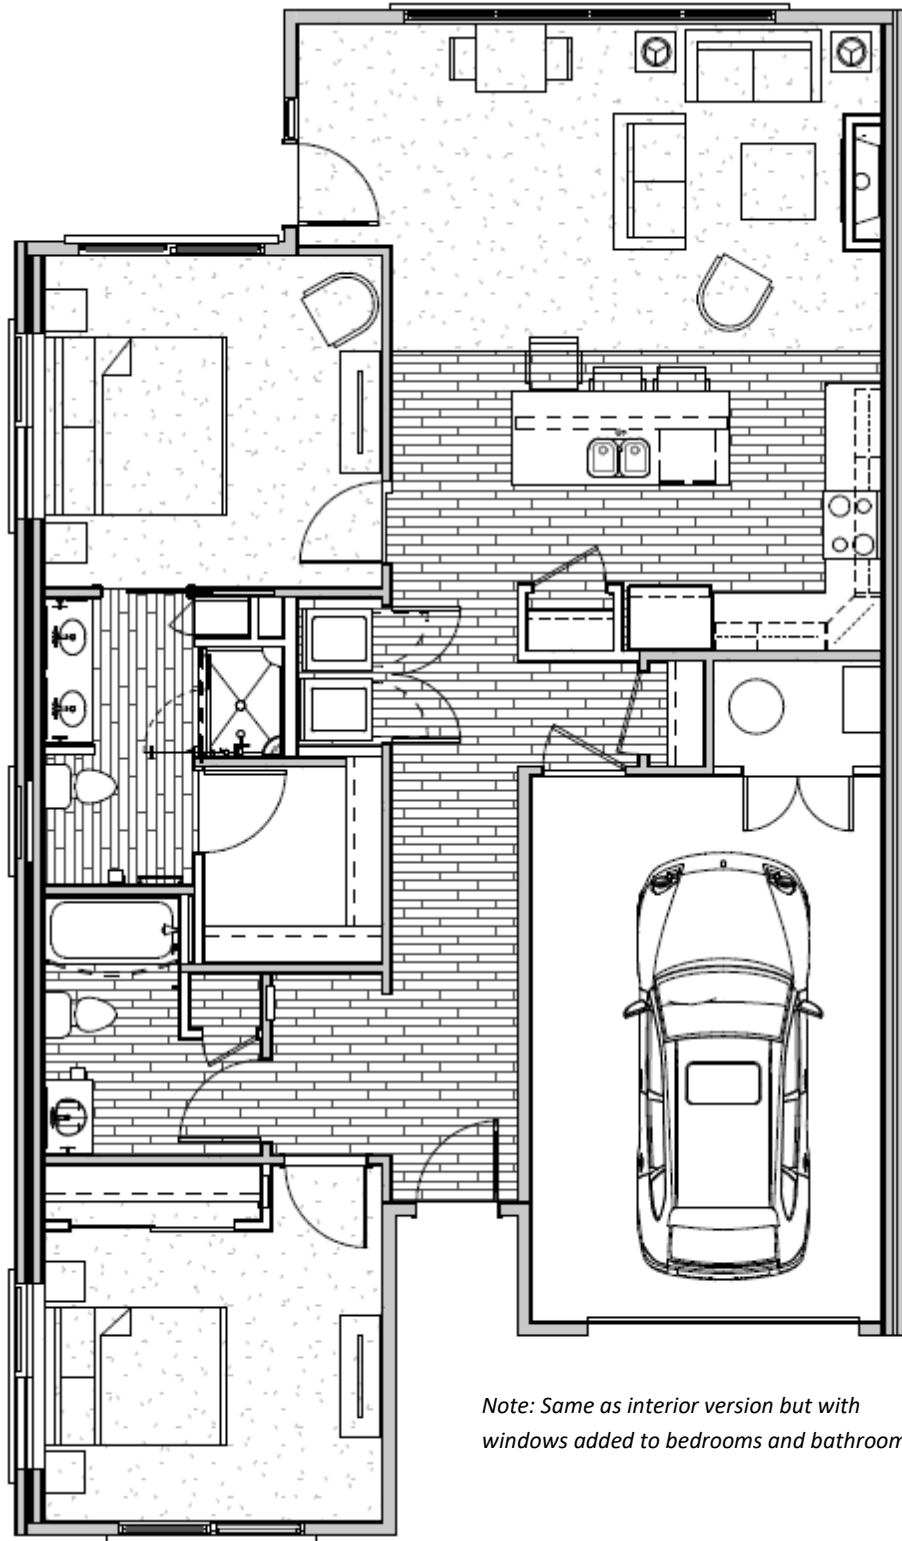

OSPREY FLOOR PLAN (C1.0_{Exterior})

Note: Same as interior version but with windows added to bedrooms and bathrooms.

Two bedroom, Two bath Garden Home | 1,250 Sq. Ft.