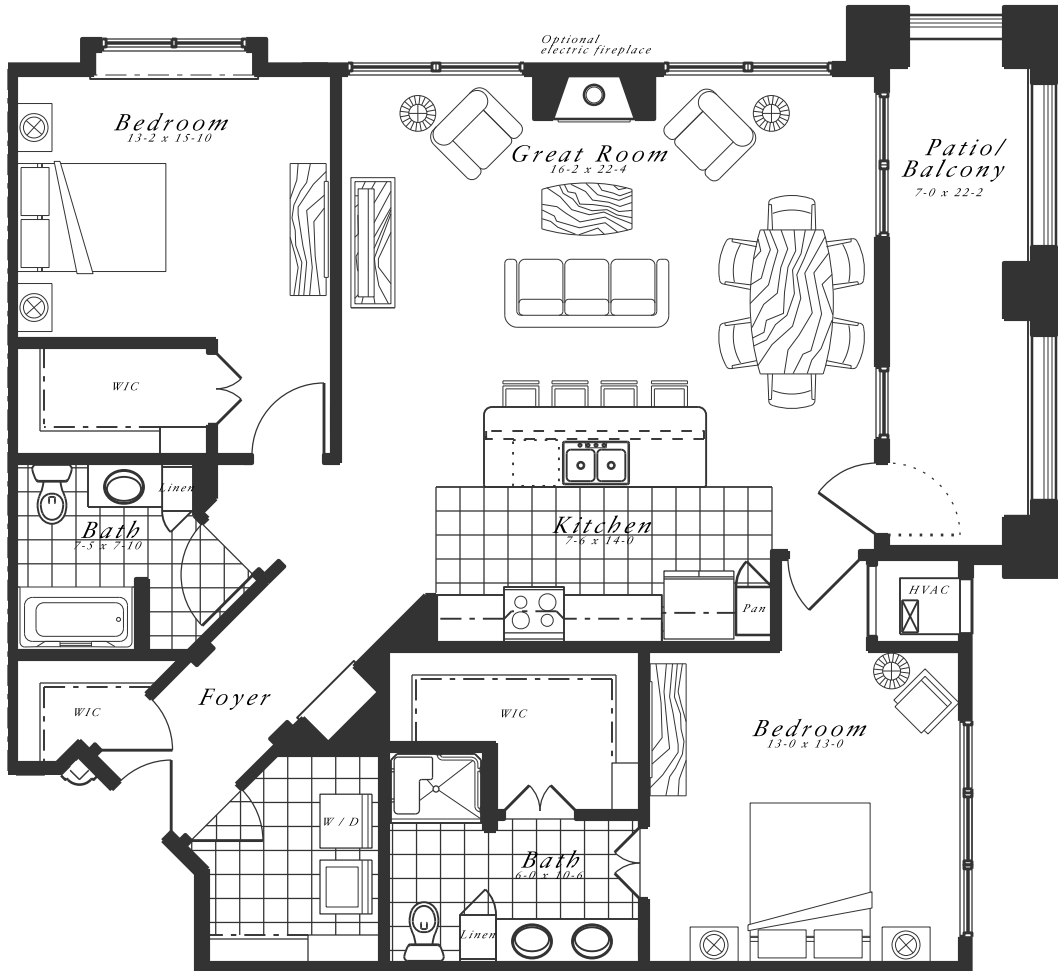

Hillcrest
Country Estates
GRAND LODGE

Kent

*Two Bedroom Deluxe Apartment
1393 Sq. Ft.*