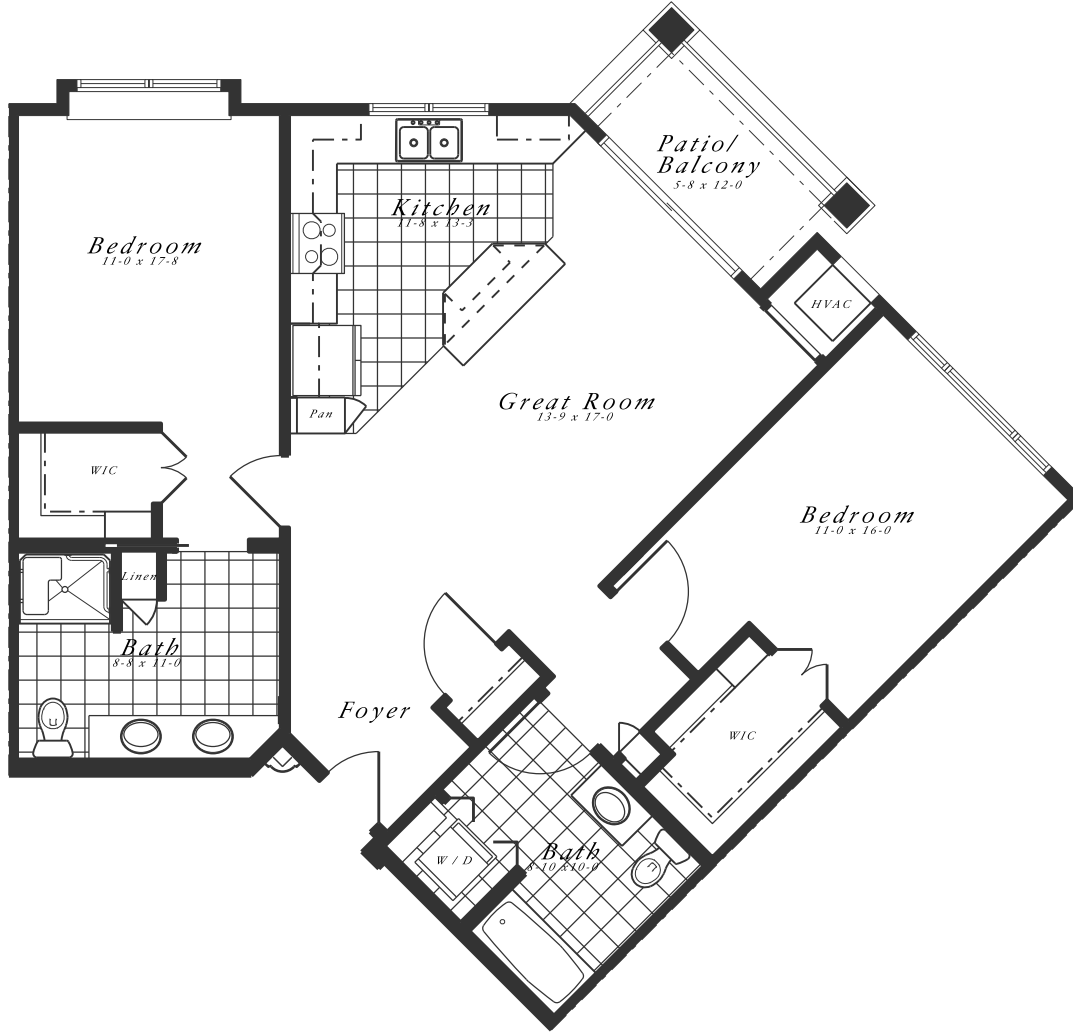

Hillcrest
Country Estates
GRAND LODGE

Gloucester

Two Bedroom Corner Apartment
1130 Sq. Ft.