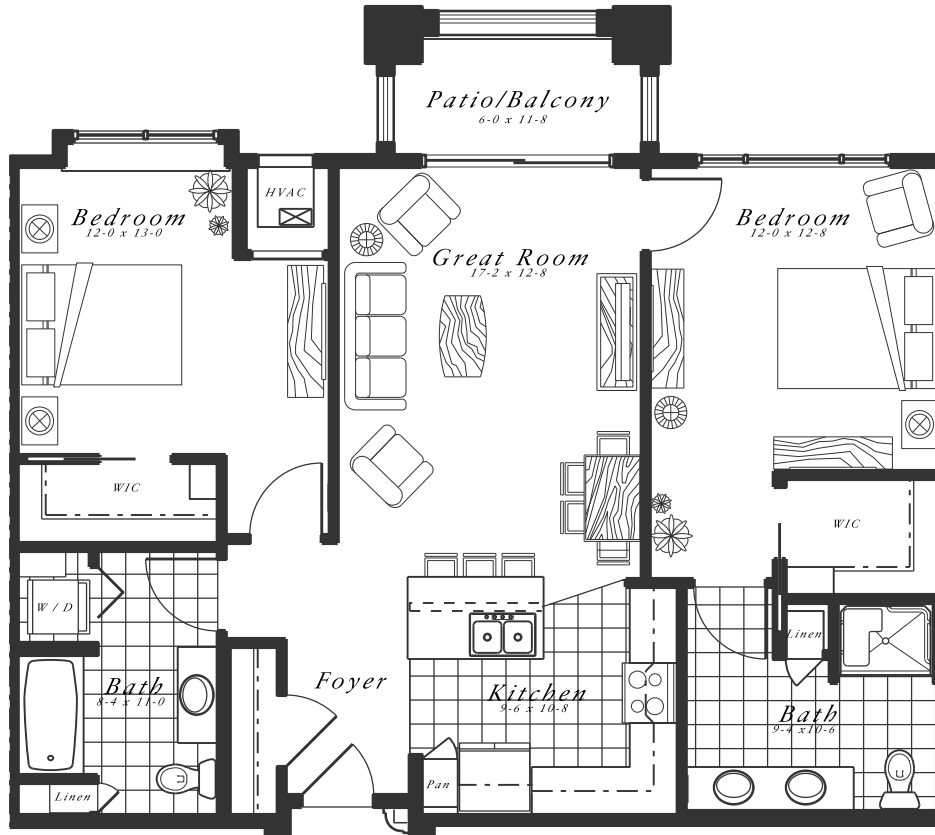

Hillcrest  
Country Estates  
GRAND LODGE

**Essex 'A'**  
Two Bedroom Apartment  
1088 Sq. Ft.