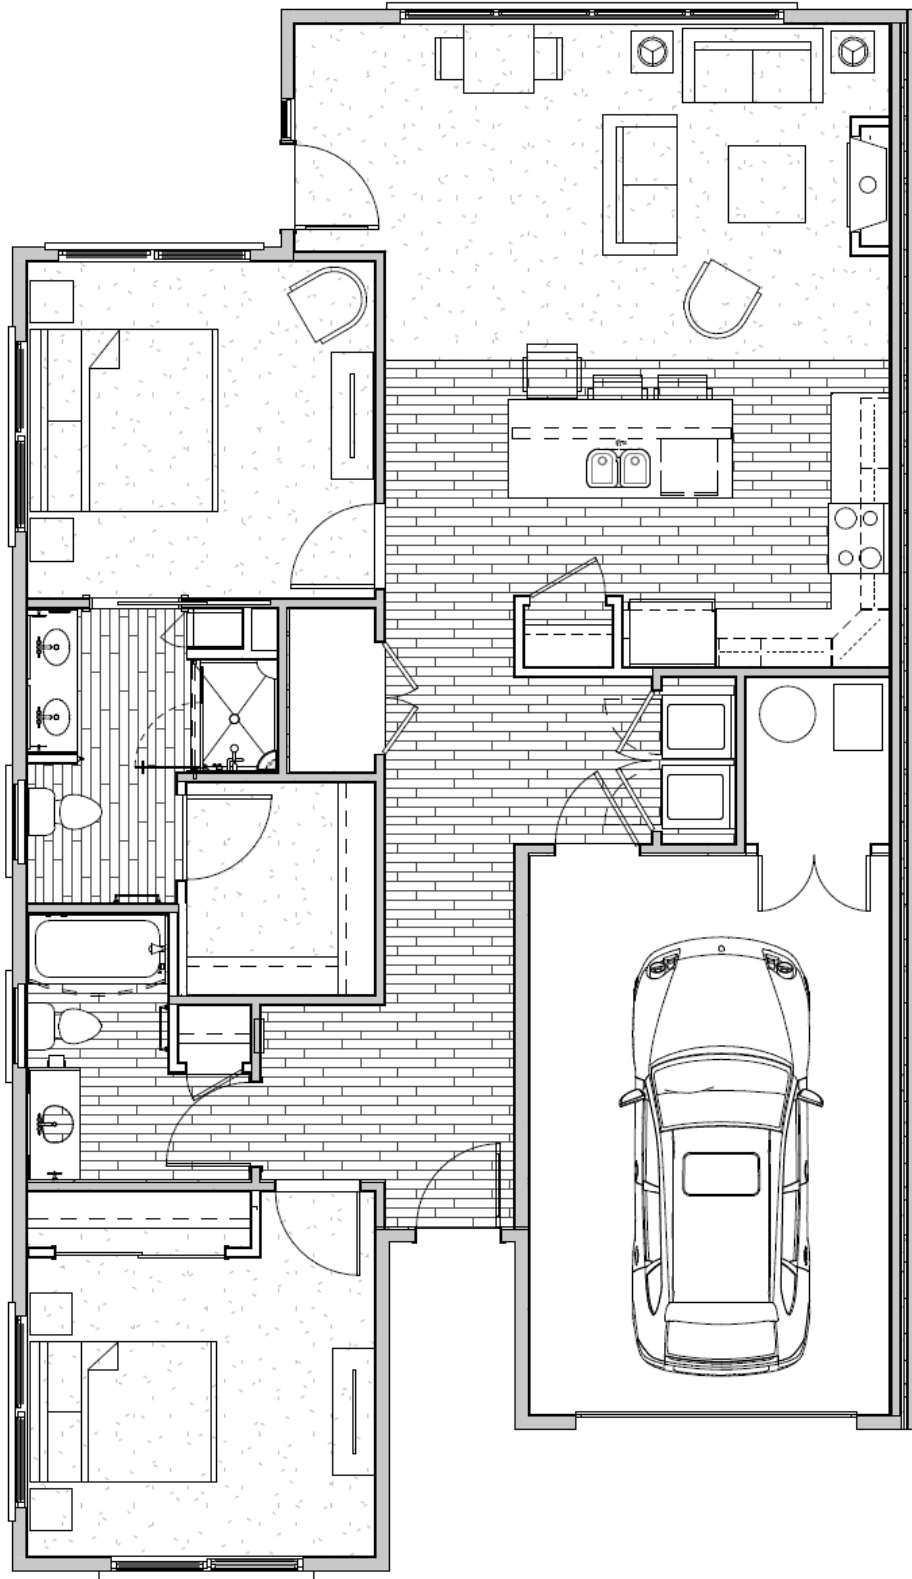

# EAGLE FLOOR PLAN (C1.1)

Two bedroom, Two bath Garden Home | 1,290 Sq. Ft.