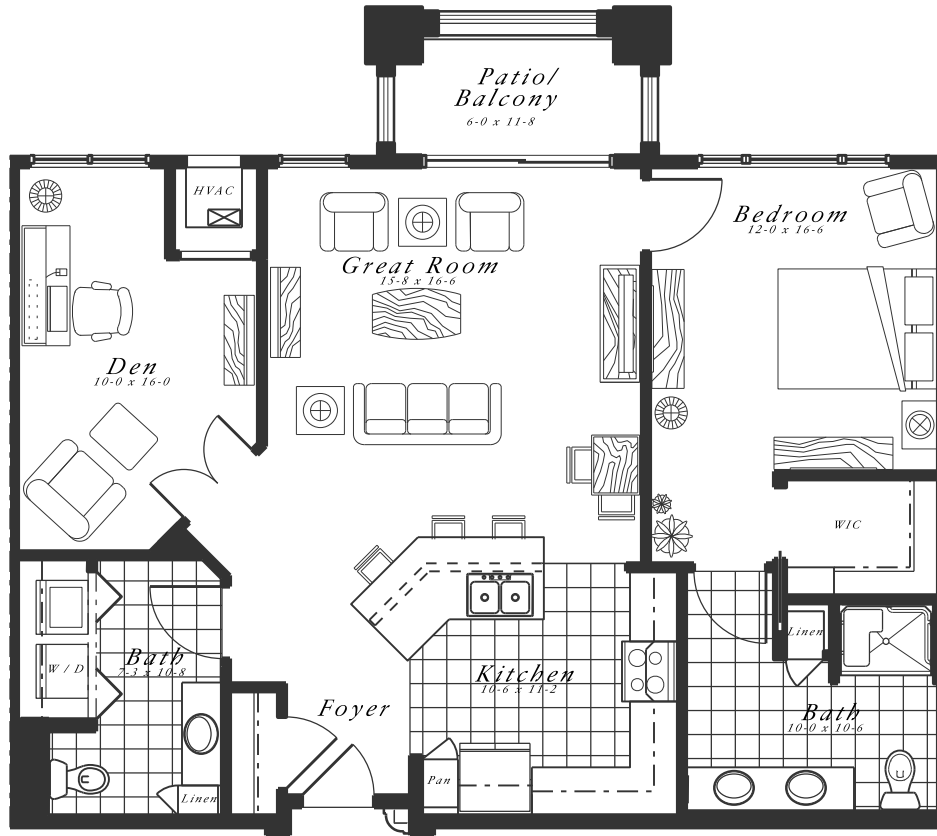

Hillcrest
Country Estates
GRAND LODGE

Durham

*One Bedroom Plus Den Apartment
1088 Sq. Ft.*