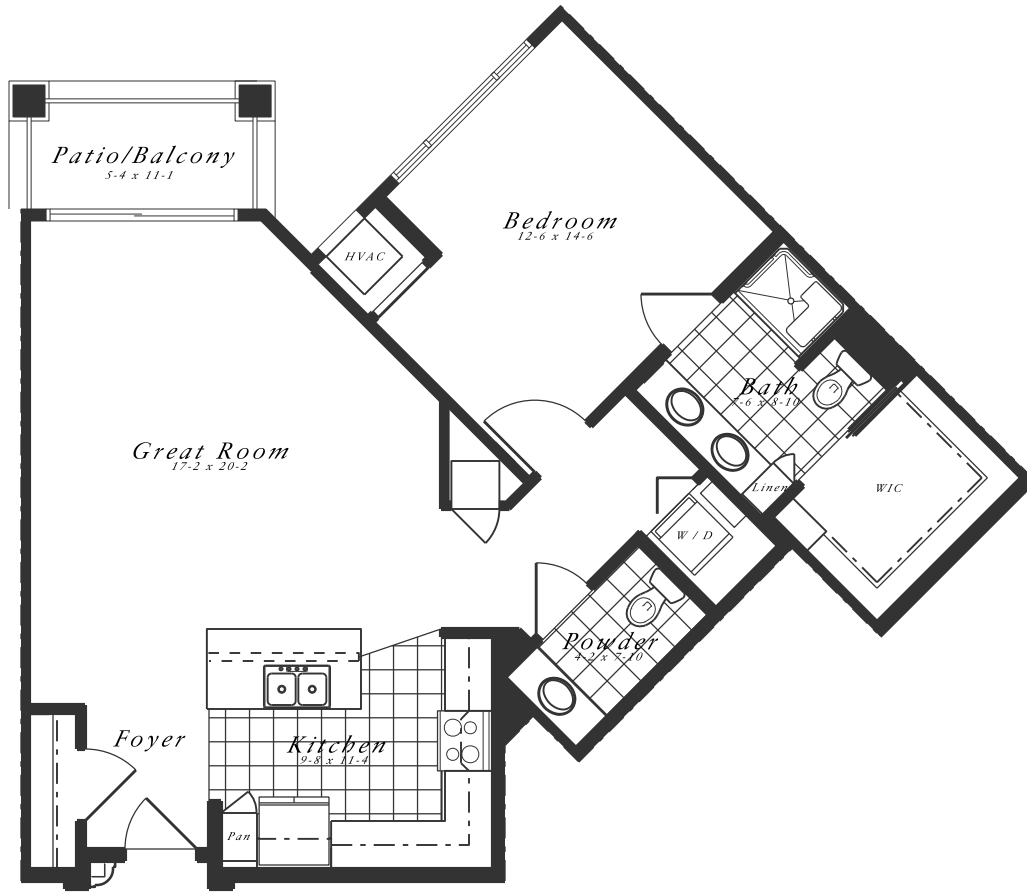

Hillcrest
Country Estates
GRAND LODGE

Cambridge
One Bedroom Corner Apartment
942 Sq. Ft.