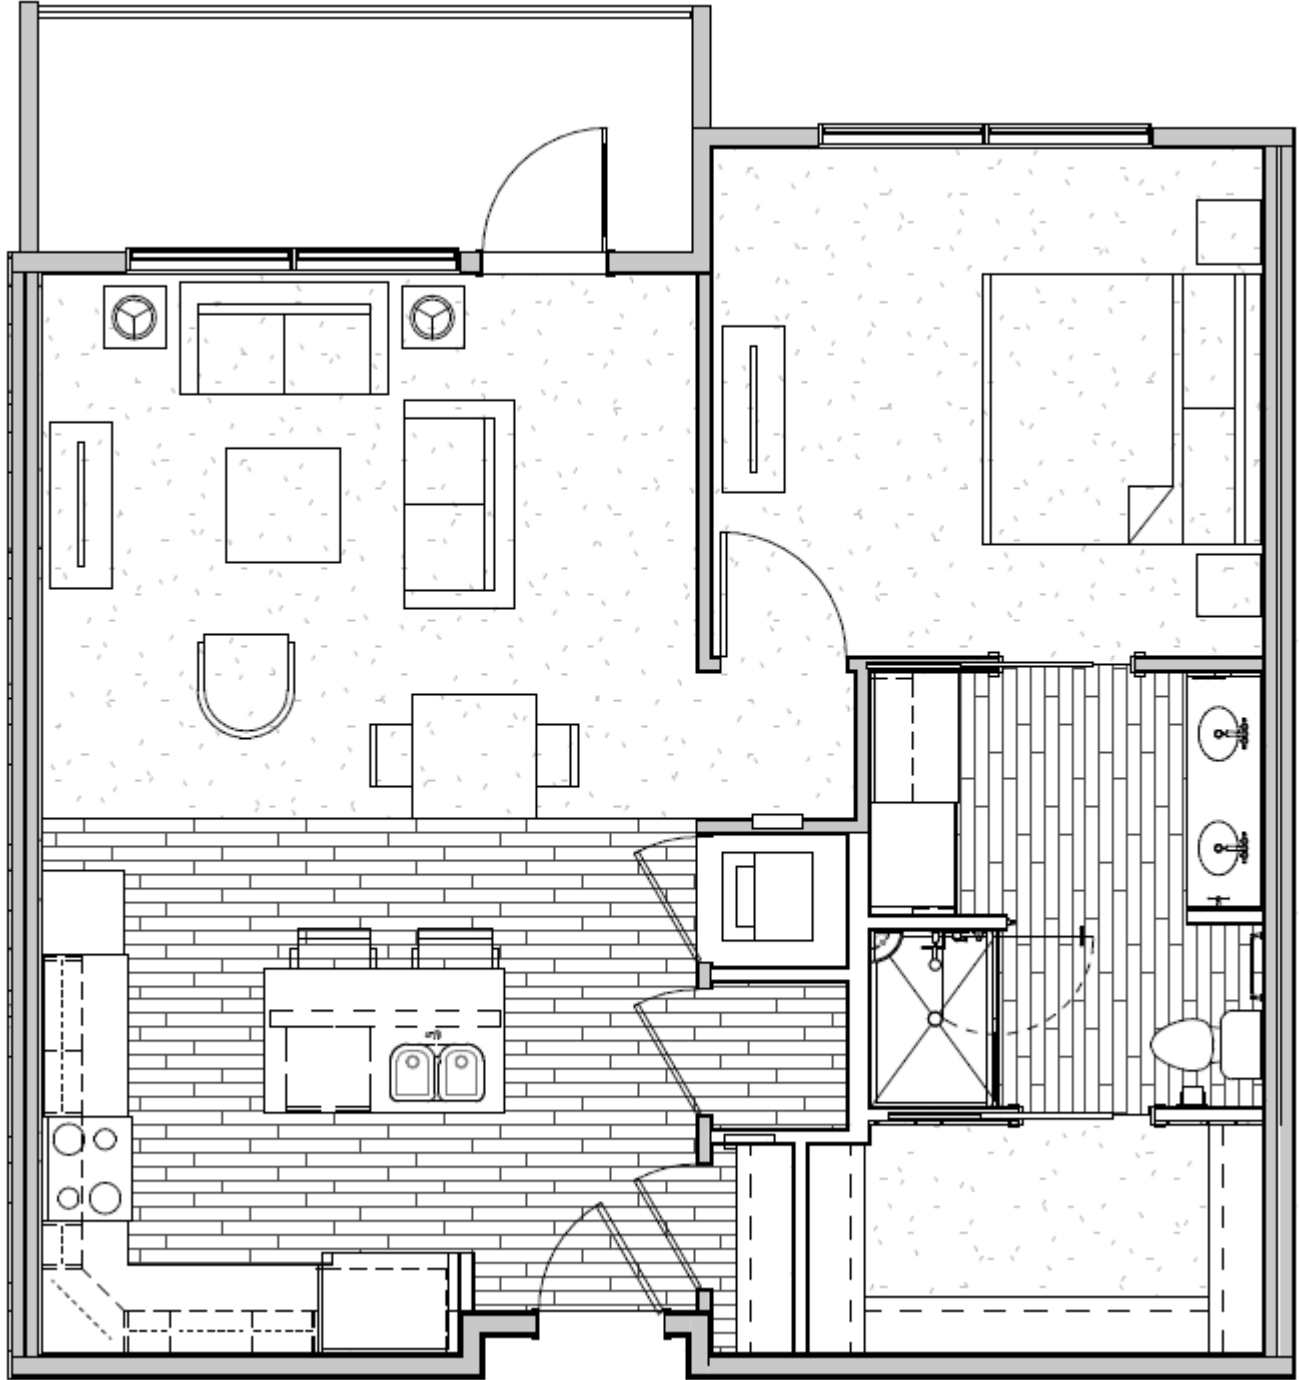

# CRANE FLOOR PLAN (A1.0)

One-bedroom, One-bath Apartment | 845 Sq. Ft.